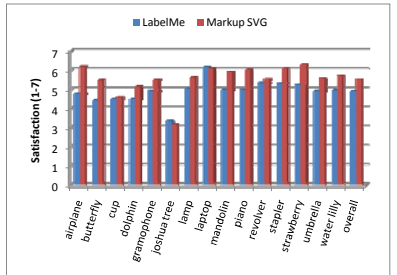

Label me satisfaction.	Markup SVG satisfaction
airplane	4.745454545	6.181818182
butterfly	4.4	5.454545455
cup	4.490909091	4.581818182
dolphin	4.472727273	5.127272727
gramophor	4.909090909	5.490909091
joshua tree	3.327272727	3.181818182
lamp	5.018181818	5.6
laptop	6.145454545	6.090909091
mandolin	4.963636364	5.890909091
piano	4.945454545	6
revolver	5.327272727	5.527272727
stapler	5.309090909	6.072727273
strawberry	5.236363636	6.272727273
umbrella	4.909090909	5.563636364
water lilly	4.927272727	5.690909091
overall	4.875151515	5.515151515