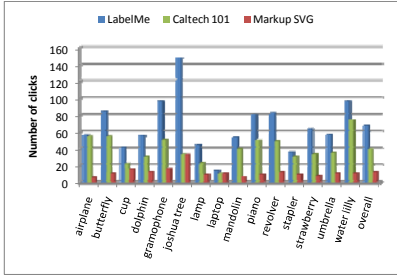

	Label me total sec.	Markup SVG total sec.
airplane	48.21825455	19.69136364
butterfly	51.61536364	30.63678182
cup	30.71343636	35.67314545
dolphin	32.41296364	28.24472727
gramophor	55.2524	36.25203636
joshua tree	57.32156364	51.45056364
lamp	29.53158182	20.5926
laptop	19.2704	20.9208
mandolin	30.71336364	13.64012727
piano	48.72332727	21.68950909
revolver	41.27432727	24.89747273
stapler	23.32918182	20.39501818
strawberry	29.55712727	13.88650909
umbrella	33.16492727	22.25958182
water lilly	42.84014545	25.86578182
overall	38.26255758	25.73973455

	Label me total clicks.	Markup SVG total clicks.	Caltech Total clicks
airplane	56.36363636	5.836363636	54.6
butterfly	84.70909091	10.47272727	54.6
cup	41.76363636	16.10909091	22.4
dolphin	55.83636364	12.87272727	30.4
gramophone	96.50909091	16.43636364	50.8
joshua tree	147.8181818	33.30909091	33.4
lamp	44.94545455	9.527272727	22.8
laptop	14.6	10.65454545	10.4
mandolin	53.52727273	7.145454545	40.4
piano	80.70909091	9.981818182	50.2
revolver	82.36363636	11.89090909	49
stapler	36.05454545	9.836363636	30.6
strawberry	63.72727273	7.818181818	33.6
umbrella	56.65454545	11.36363636	35.4
water lilly	96.47272727	11.12727273	74.4
overall	67.4703703	12.29212121	39.53333333