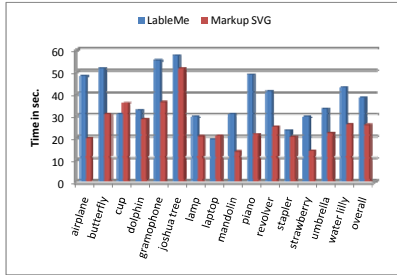

	Label me total sec.	Markup SVG total sec.
airplane	48.21825455	19.69136364
butterfly	51.61536364	30.63678182
cup	30.71343636	35.67314545
dolphin	32.41296364	28.24472727
gramophor	55.2524	36.25203636
joshua tree	57.32156364	51.45056364
lamp	29.53158182	20.5926
laptop	19.2704	20.9208
mandolin	30.71336364	13.64012727
piano	48.72332727	21.68950909
revolver	41.27432727	24.89747273
stapler	23.32918182	20.39501818
strawberry	29.55712727	13.88650909
umbrella	33.16492727	22.25958182
water lilly	42.84014545	25.86578182
overall	38.26255758	25.73973455

	Label me total clicks.	Markup SVG total clicks.	Caltech Total clicks
airplane	56.36363636	5.836363636	54.6
butterfly	84.70909091	10.47272727	54.6
cup	41.76363636	16.10909091	22.4
dolphin	55.83636364	12.87272727	30.4
gramophone	96.50909091	16.43636364	50.8
joshua tree	147.8181818	33.30909091	33.4
lamp	44.94545455	9.527272727	22.8
laptop	14.6	10.65454545	10.4
mandolin	53.52727273	7.145454545	40.4
piano	80.70909091	9.981818182	50.2
revolver	82.36363636	11.89090909	49
stapler	36.05454545	9.836363636	30.6
strawberry	63.72727273	7.818181818	33.6
umbrella	56.65454545	11.36363636	35.4
water lilly	96.47272727	11.12727273	74.4
overall	67.4703703	12.29212121	39.53333333

	Label me satisfaction.	Markup SVG satisfaction
airplane	4.745454545	6.181818182
butterfly	4.4	5.454545455
cup	4.490909091	4.581818182
dolphin	4.472727273	5.127272727
gramophor	4.909090909	5.490909091
joshua tree	3.327272727	3.181818182
lamp	5.018181818	5.6
laptop	6.145454545	6.090909091
mandolin	4.963636364	5.890909091
piano	4.945454545	6
revolver	5.327272727	5.527272727
stapler	5.309090909	6.072727273
strawberry	5.236363636	6.272727273
umbrella	4.909090909	5.563636364
water lilly	4.927272727	5.690909091
overall	4.875151515	5.515151515