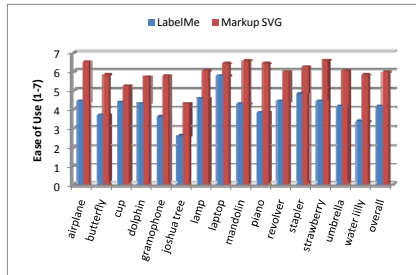

Label me ease of use.	Markup SVG ease of use
airplane	4.436363636	6.509090909
butterfly	3.690909091	5.818181818
cup	4.381818182	5.254545455
dolphin	4.309090909	5.727272727
gramophone	3.6	5.781818182
joshua tree	2.581818182	4.309090909
lamp	4.581818182	6.072727273
laptop	5.781818182	6.418181818
mandolin	4.272727273	6.563636364
piano	3.818181818	6.418181818
revolver	4.418181818	6
stapler	4.8	6.236363636
strawberry	4.436363636	6.6
umbrella	4.163636364	6.036363636
water lilly	3.381818182	5.818181818
overall	4.176969697	5.970909091